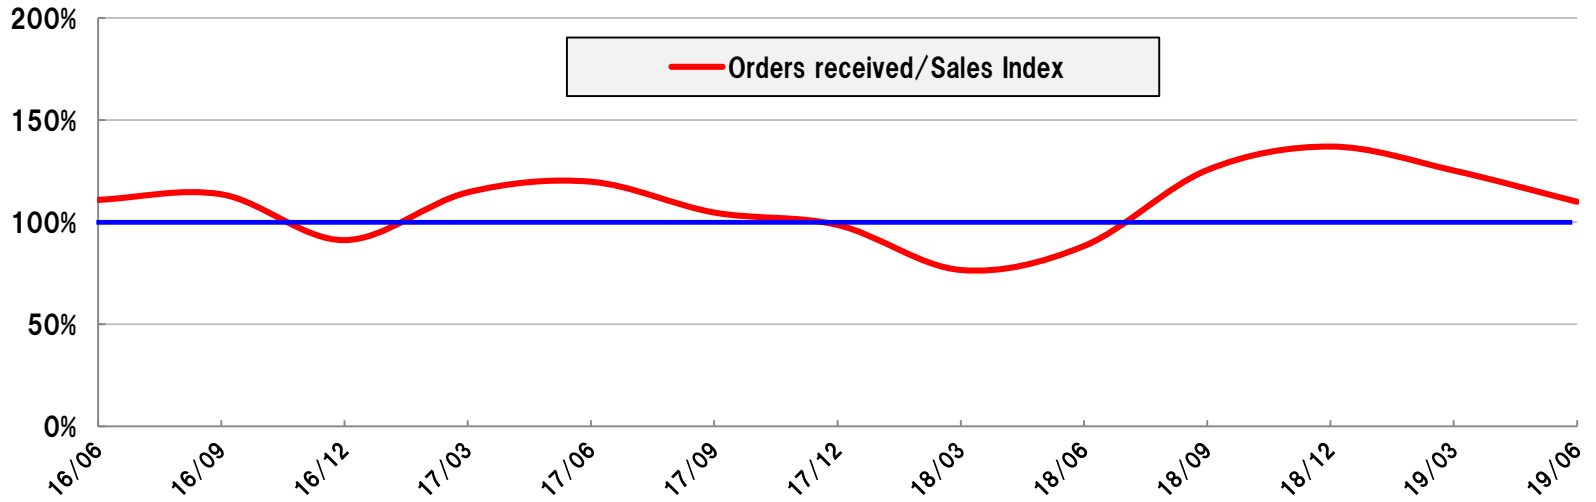

Orders received / Sales Index for Industrial Machinery (6 Months)

Komatsu Industries

Avg. orders in value for 6 months/Avg. factory shipment in value for 6 months

Komatsu NTC