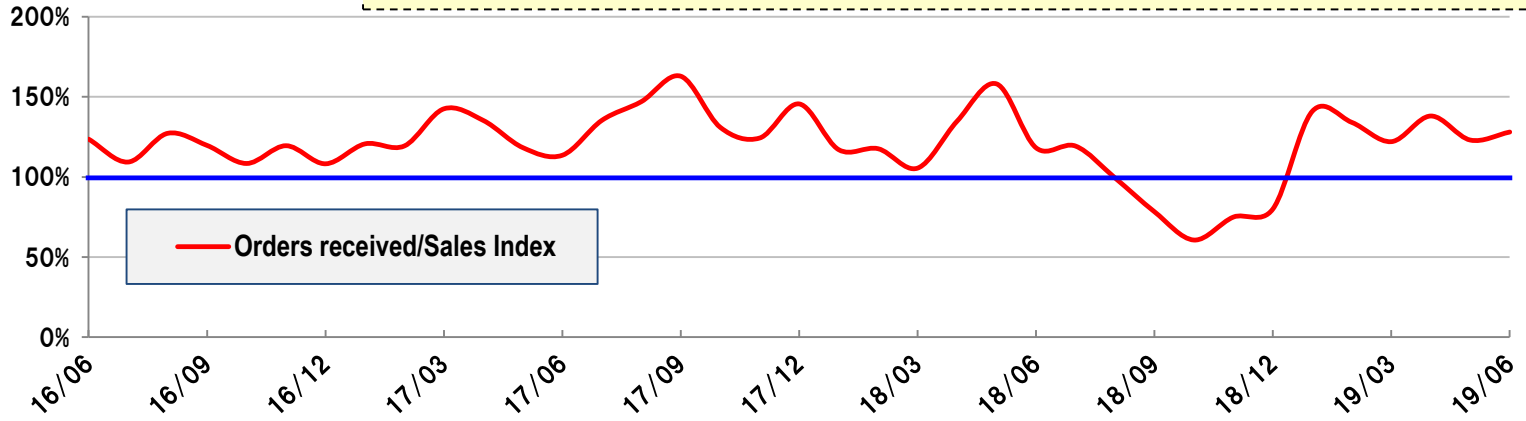

Orders received / Sales Index for Mining Equipment (6 Months)

Avg. orders in value for 6 months/Avg. factory shipment in value for 6 months

Komatsu America (Mining eqpt)

730E, 830E, 860E
930E, 960E, 980E