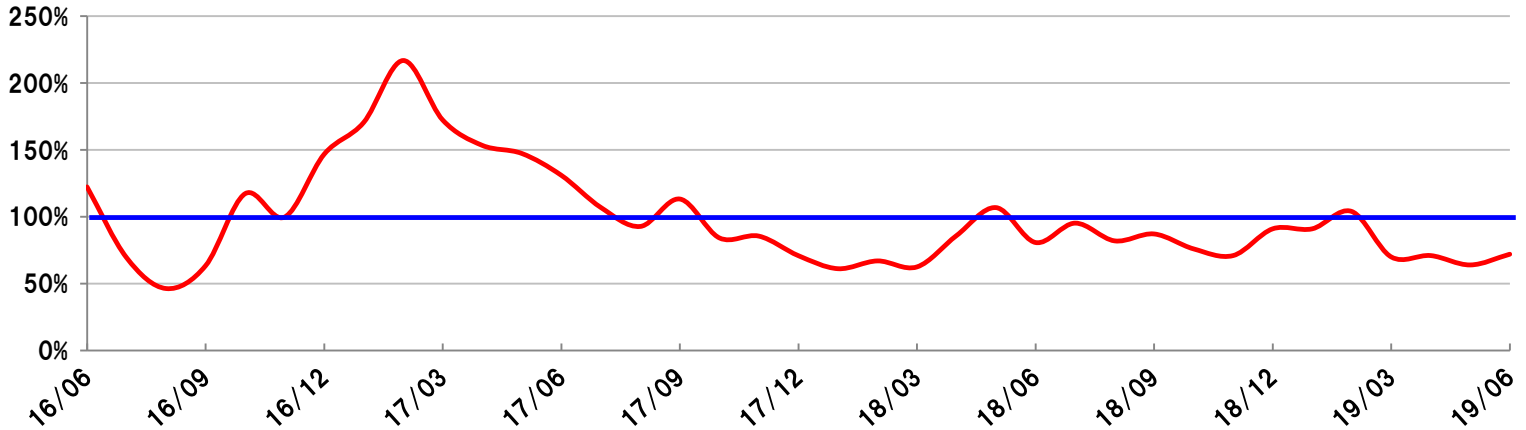

Komatsu Germany (Mining eqpt)

PC3000, PC4000
PC5500, PC7000
PC8000